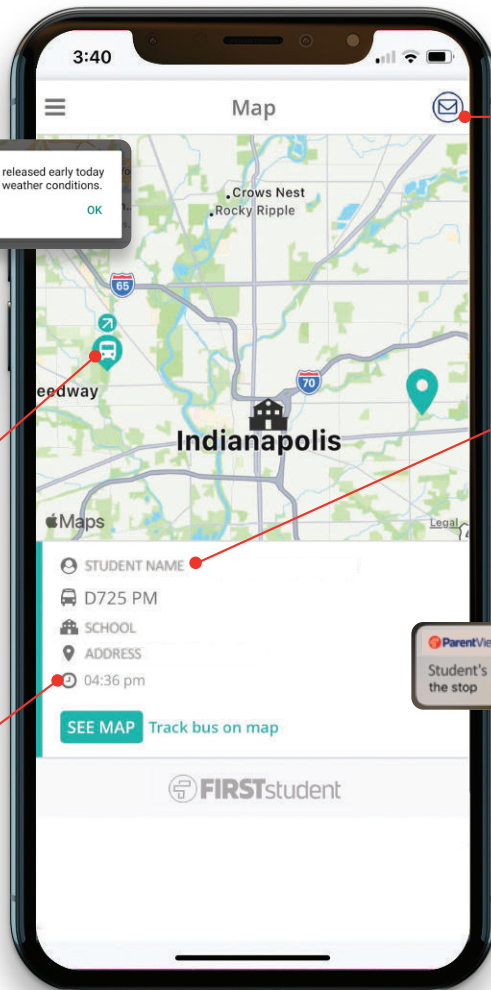

# Introducing a new way to track your child's bus

### GET MESSAGES FROM YOUR DISTRICT OR DEPOT

From delays to important schedule changes. Stay in the know!

Schools will be released early today due to extreme weather conditions.  
OK

**PARENT SUPPORT**  
Dedicated support at your fingertips.

### KNOW WHERE THE BUS IS

Check bus progression with GPS tracking.